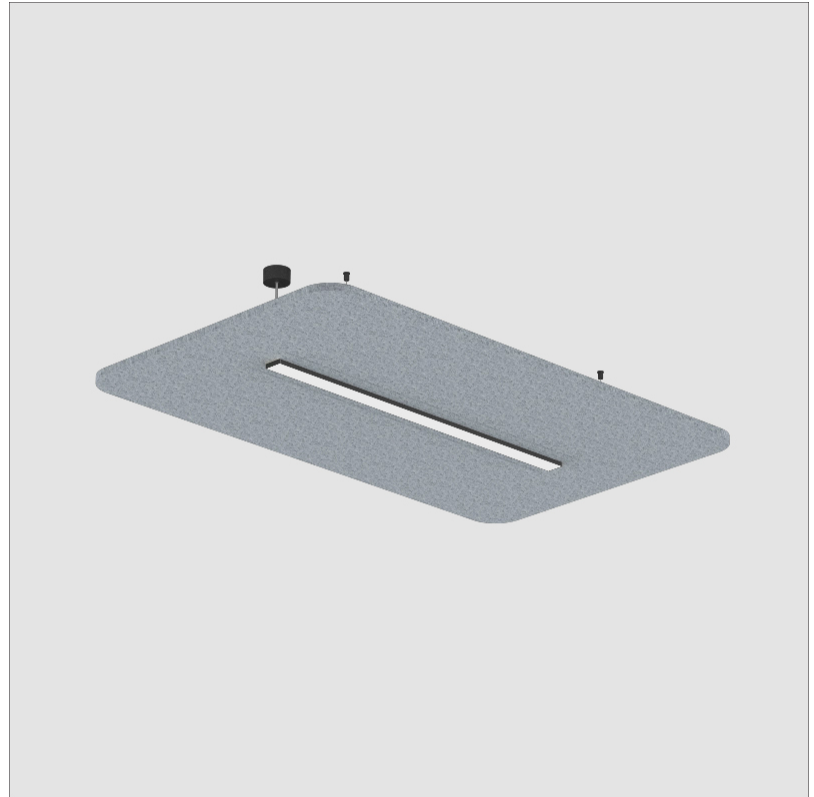

Holder Finish: [SSR / BKV / CWI / CRY / HAB / LAG / UFT / ITA / RUA / RUR / MIC / FTG / MYG / TWT / LOD / PUS / FRO / FUP / KIA / POP / BLS / SPG / MEY / GOH / GUM / CHC / COM / ABZ / JAG](#)

Accent Finish: [OPL / MPM / CMP / BKR / WHR / GCL / WWR / WWL / WDA](#)
Acoustic Finish: [SFW / CYW / SEE / SYN / MTS / PMB / TTN / CYB / STO / DPE / BES / SHB / ARE / ANE / VRD / CRF](#)

Fixture Material: [Acoustic / Aluminum / PMMA](#)

Primary Material: [Acoustic](#)

Cable Details: [2000mm/78 3/4" or 6000mm/236 1/4" Cable, - Transparent](#)

ELECTRICAL

Lamp Type: LED
Input Wattage (W): 47.3
Total Output Wattage (W): 42.7
Dimming: [Non-dimming / DALI Dimming / MATTER Dimming](#)
Driver Included: No
Driver Location: Remote
Driver Class: Class 2
Input Voltage (V): 120 - 277
Upon Request: [0 - 10V Dimming / Phase Dimming](#)

LED

Color Temperature (°K): [2700 / 3000 / 3500 / 4000](#)
Max. Delivered Lumen (lm): Max 6567
Nominal Lumen (lm): Max 7840
CRI: >90 CRI
Lamp Life (hrs): 50000

OPTICAL

RATINGS AND CERTIFICATIONS

Certified By: Certified for North American Standards

© 2026, T 1800-388-3382, F 416-247-9319, www.zaneen.com

Available for International specifications by adding 'INT' at the end of the existing Model #. For assistance on 'custom' specifications, contact zteam@zaneen.com. In a constant effort to supply the best product, we reserve the right to change specifications or materials without notice. The most recent specification sheets are found at zaneen.com