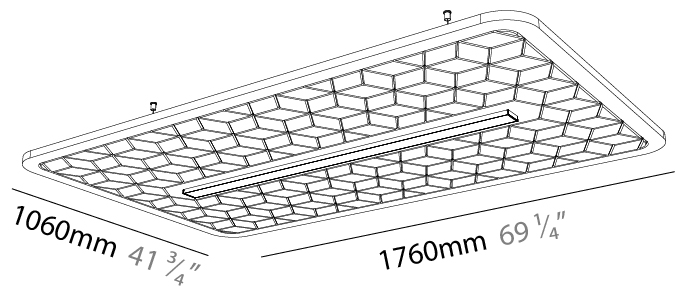

Accent Finish: [OPL / MPM / CMP / BKR / WHR / GCL / WWR / WWL / WDA](#)

Acoustic Finish: [SFW / CYW / SEE / SYN / MTS / PMB / TTN / CYB / STO / DPE / BES / SHB / ARE / ANE / VRD / CRF](#)

Fixture Material: [Acoustic / Aluminum / PMMA](#)

Primary Material: [Acoustic](#)

Cable Details: [2000mm/78 3/4" or 6000mm/236 1/4" Cable, - Transparent](#)

ELECTRICAL

Lamp Type: LED
Input Wattage (W): 47.3
Total Output Wattage (W): 42.7
Dimming: [Non-dimming / DALI Dimming / MATTER Dimming](#)
Driver Included: No
Driver Location: Remote
Driver Class: Class 2
Input Voltage (V): 120 - 277
Upon Request: [0 - 10V Dimming / Phase Dimming](#)

LED

Color Temperature (°K): [2700 / 3000 / 3500 / 4000](#)
Max. Delivered Lumen (lm): Max 6567
Nominal Lumen (lm): Max 7840
CRI: >90 CRI
Lamp Life (hrs): 50000

OPTICAL

RATINGS AND CERTIFICATIONS

Certified By: Certified for North American Standards

IP Rating: [IP20](#) © 2026, T 1800-388-3382, F 416-247-9319, www.zaneen.com

Available for International specifications by adding 'INT' at the end of the existing Model #. For assistance on 'custom' specifications, contact zteam@zaneen.com. In a constant effort to supply the best product, we reserve the right to change specifications or materials without notice. The most recent specification sheets are found at zaneen.com

PROJECT
TYPE
SPECIFIER
QUANTITY
DATE