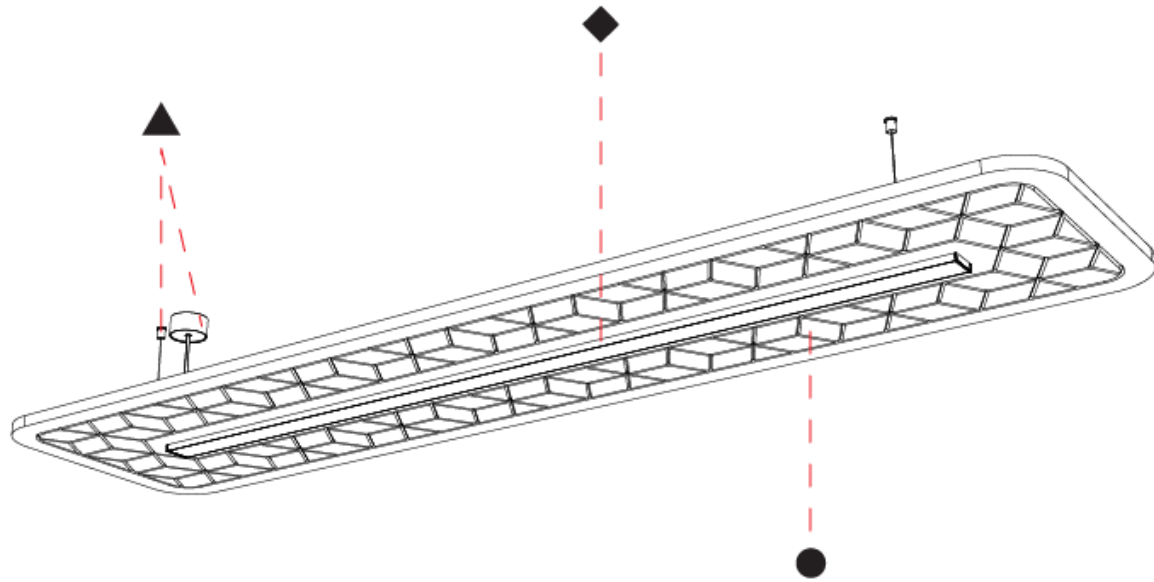

SERENII SUSPENSION

A3001171-

PROJECT

TYPE

SPECIFIER

QUANTITY

DATE

A