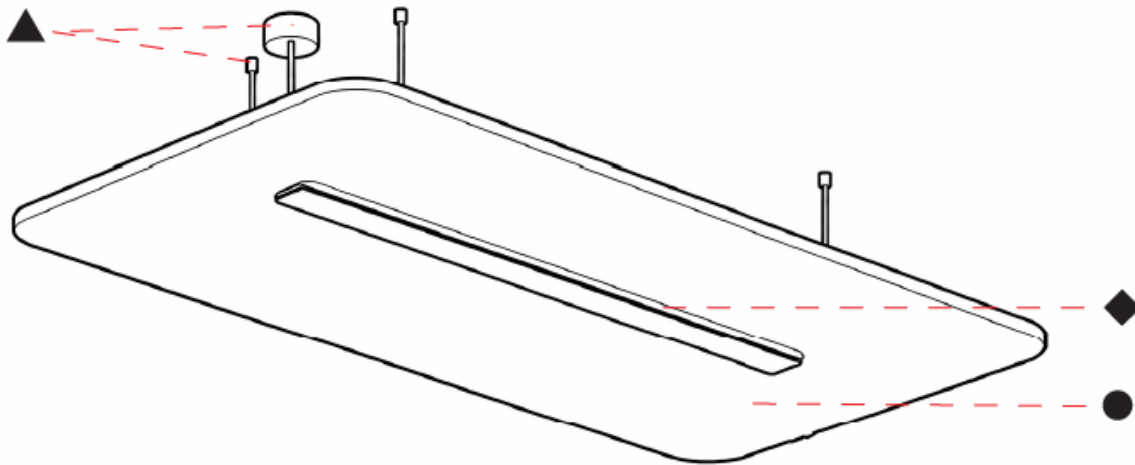

SERENII SUSPENSION

A3001160-

PROJECT	_____
TYPE	_____
SPECIFIER	_____
QUANTITY	_____
DATE	_____