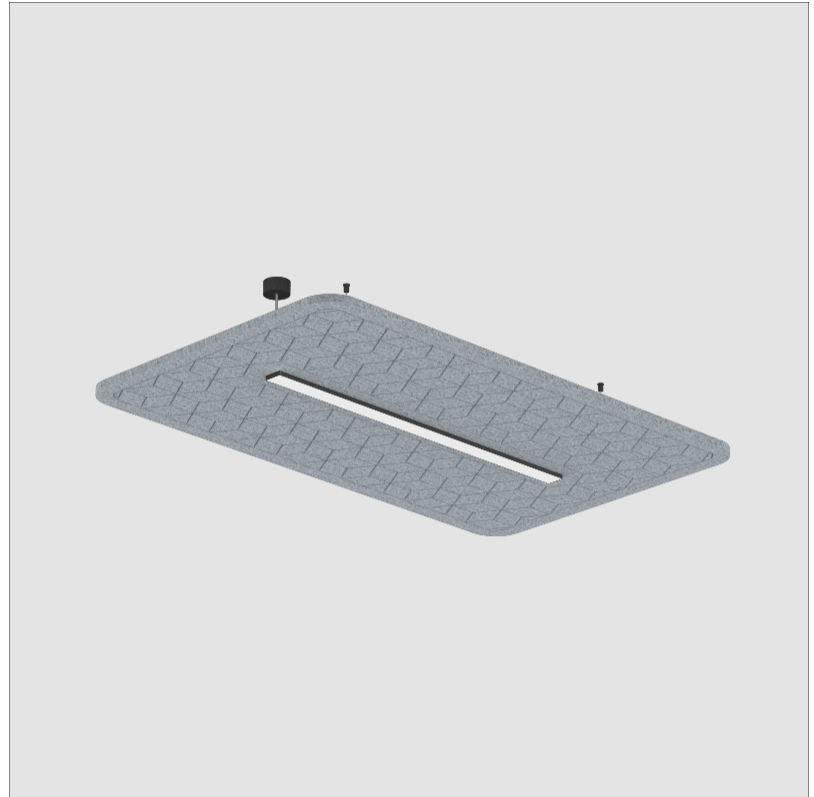

Accent Finish: [OPL / MPM / CMP / BKR / WHR / GCL / WWR / WWL / WDA](#)

Acoustic Finish: [SFW / CYW / SEE / SYN / MTS / PMB / TTN / CYB / STO / DPE / BES / SHB / ARE / ANE / VRD / CRF](#)

Fixture Material: [Acoustic / Aluminum / PMMA](#)

Primary Material: [Acoustic](#)

Cable Details: [2000mm/78 3/4" or 6000mm/236 1/4" Cable, - Transparent](#)

ELECTRICAL

Lamp Type: LED
Input Wattage (W): 47.3
Total Output Wattage (W): 42.7
Dimming: [Non-dimming / DALI Dimming / MATTER Dimming](#)
Driver Included: No
Driver Location: Remote
Driver Class: Class 2
Input Voltage (V): 120 - 277
Upon Request: [0 - 10V Dimming / Phase Dimming](#)

LED

Color Temperature (°K): [2700 / 3000 / 3500 / 4000](#)
Max. Delivered Lumen (lm): Max 6567
Nominal Lumen (lm): Max 7840
CRI: >90 CRI
Lamp Life (hrs): 50000

OPTICAL

RATINGS AND CERTIFICATIONS

Certified By: Certified for North American Standards

IP Rating: [IP20](#) © 2026, T 1800-388-3382, F 416-247-9319, www.zaneen.com

Available for International specifications by adding 'INT' at the end of the existing Model #. For assistance on 'custom' specifications, contact zteam@zaneen.com. In a constant effort to supply the best product, we reserve the right to change specifications or materials without notice. The most recent specification sheets are found at zaneen.com

PROJECT
TYPE
SPECIFIER
QUANTITY
DATE