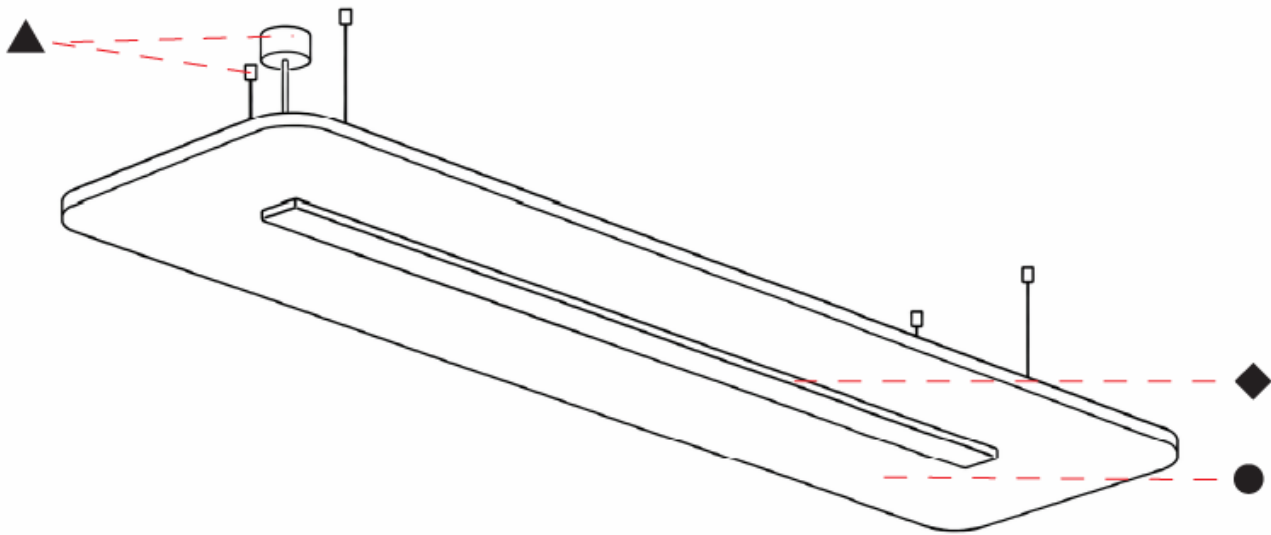

A3001161-

PROJECT	_____
TYPE	_____
SPECIFIER	_____
QUANTITY	_____
DATE	_____

A