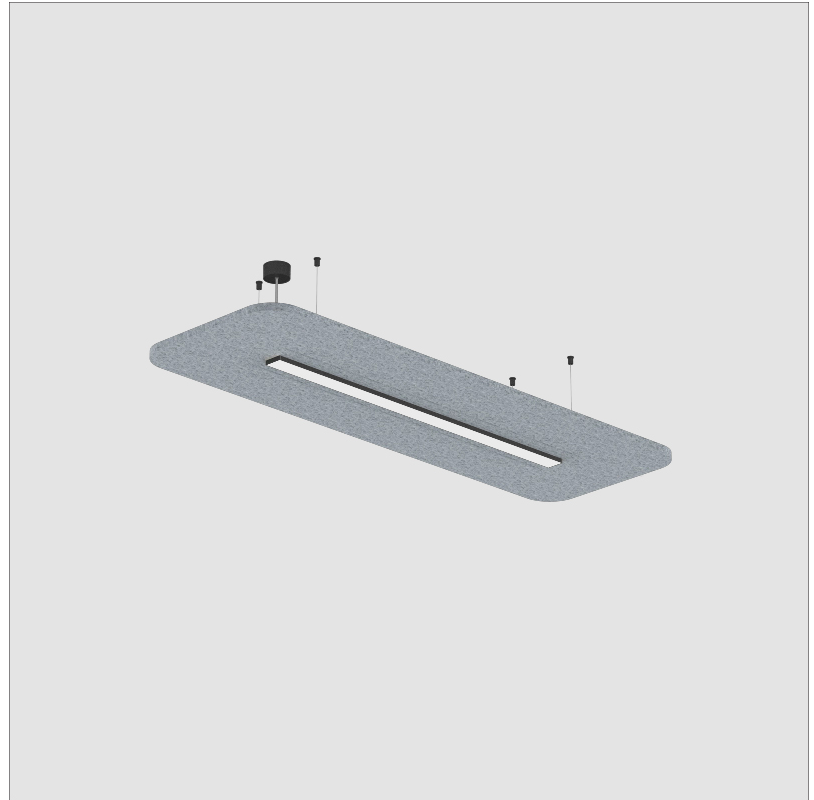

Holder Finish: [SSR / BKV / CWI / CRY / HAB / LAG / UFT / ITA / RUA / RUR / MIC / FTG / MYG / TWT / LOD / PUS / FRO / FUP / KIA / POP / BLS / SPG / MEY / GOH / GUM / CHC / COM / ABZ / JAG](#)

Accent Finish: [OPL / MPM / CMP / BKR / WHR / GCL / WWR / WWL / WDA](#)

Acoustic Finish: [SFW / CYW / SEE / SYN / MTS / PMB / TTN / CYB / STO / DPE / BES / SHB / ARE / ANE / VRD / CRF](#)

Fixture Material: [Acoustic / Aluminum / PMMA](#)

Primary Material: [Acoustic](#)

Cable Details: [2000mm/78 3/4" or 6000mm/236 1/4" Cable, - Transparent](#)

ELECTRICAL

Lamp Type: LED
Input Wattage (W): 47.3
Total Output Wattage (W): 42.7
Dimming: Non-dimming / DALI Dimming / MATTER Dimming
Driver Included: No
Driver Location: Remote
Driver Class: Class 2
Input Voltage (V): 120 - 277
Upon Request: 0 - 10V Dimming / Phase Dimming

LED

Color Temperature (°K): 2700 / 3000 / 3500 / 4000
Max. Delivered Lumen (lm): Max 6567
Nominal Lumen (lm): Max 7840
CRI: >90 CRI
Lamp Life (hrs): 50000

OPTICAL

RATINGS AND CERTIFICATIONS

Certified By: Certified for North American Standards

© 2026, T 1800-388-3382, F 416-247-9319, www.zaneen.com

Available for International specifications by adding 'INT' at the end of the existing Model #. For assistance on 'custom' specifications, contact zteam@zaneen.com. In a constant effort to supply the best product, we reserve the right to change specifications or materials without notice. The most recent specification sheets are found at zaneen.com