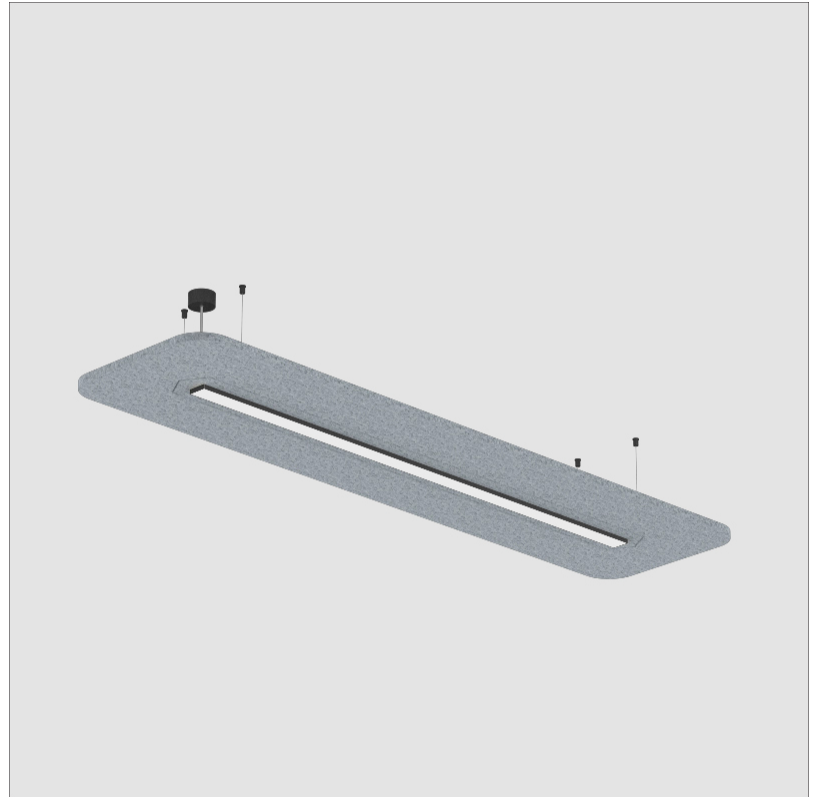

Holder Finish: [SSR / BKV / CWI / CRY / HAB / LAG / UFT / ITA / RUA / RUR / MIC / FTG / MYG / TWT / LOD / PUS / FRO / FUP / KIA / POP / BLS / SPG / MEY / GOH / GUM / CHC / COM / ABZ / JAG](#)

Accent Finish: [OPL / MPM / CMP / BKR / WHR / GCL / WWR / WWL / WDA](#)
Acoustic Finish: [SFW / CYW / SEE / SYN / MTS / PMB / TTN / CYB / STO / DPE / BES / SHB / ARE / ANE / VRD / CRF](#)

Fixture Material: [Acoustic / Aluminum / PMMA](#)

Primary Material: [Acoustic](#)

Cable Details: [2000mm/78 3/4" or 6000mm/236 1/4" Cable, - Transparent](#)

ELECTRICAL

Lamp Type: LED
Input Wattage (W): 38.7
Total Output Wattage (W): 35.5
Dimming: [Non-dimming / DALI Dimming / MATTER Dimming](#)
Driver Included: No
Driver Location: Remote
Driver Class: Class 2
Input Voltage (V): 120 - 277
Upon Request: [0 - 10V Dimming / Phase Dimming](#)

LED

Color Temperature (°K): [2700 / 3000 / 3500 / 4000](#)
Max. Delivered Lumen (lm): Max 5540
Nominal Lumen (lm): Max 6420
CRI: >90 CRI
Lamp Life (hrs): 50000

OPTICAL

RATINGS AND CERTIFICATIONS

Certified By: Certified for North American Standards

© 2026, T 1800-388-3382, F 416-247-9319, www.zaneen.com

Available for International specifications by adding 'INT' at the end of the existing Model #. For assistance on 'custom' specifications, contact zteam@zaneen.com. In a constant effort to supply the best product, we reserve the right to change specifications or materials without notice. The most recent specification sheets are found at zaneen.com

PROJECT
TYPE
SPECIFIER
QUANTITY
DATE