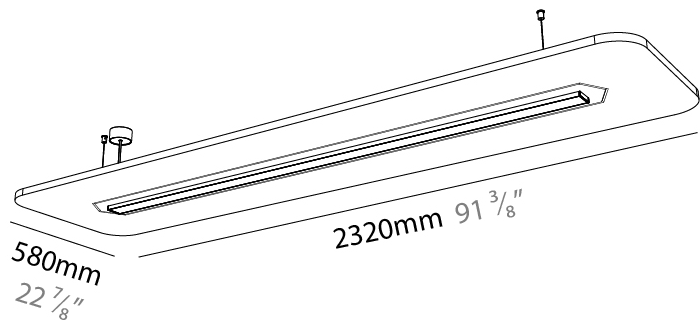

Holder Finish: [SSR / BKV / CWI / CRY / HAB / LAG / UFT / ITA / RUA / RUR / MIC / FTG / MYG / TWT / LOD / PUS / FRO / FUP / KIA / POP / BLS / SPG / MEY / GOH / GUM / CHC / COM / ABZ / JAG](#)

Accent Finish: [OPL / MPM / CMP / BKR / WHR / GCL / WWR / WWL / WDA](#)
Acoustic Finish: [SFW / CYW / SEE / SYN / MTS / PMB / TTN / CYB / STO / DPE / BES / SHB / ARE / ANE / VRD / CRF](#)

Fixture Material: [Acoustic / Aluminum / PMMA](#)

Primary Material: [Acoustic](#)

Cable Details: [2000mm/78 3/4" or 6000mm/236 1/4" Cable, - Transparent](#)

ELECTRICAL

Lamp Type: LED
Input Wattage (W): 38.7
Total Output Wattage (W): 35.5
Dimming: [Non-dimming / DALI Dimming / MATTER Dimming](#)
Driver Included: No
Driver Location: Remote
Driver Class: Class 2
Input Voltage (V): 120 - 277
Upon Request: [0 - 10V Dimming / Phase Dimming](#)

LED

Color Temperature (°K): [2700 / 3000 / 3500 / 4000](#)
Max. Delivered Lumen (lm): Max 5540
Nominal Lumen (lm): Max 6420
CRI: >90 CRI
Lamp Life (hrs): 50000

OPTICAL

RATINGS AND CERTIFICATIONS

Certified By: Certified for North American Standards

© 2026, T 1800-388-3382, F 416-247-9319, www.zaneen.com

Available for International specifications by adding 'INT' at the end of the existing Model #. For assistance on 'custom' specifications, contact zteam@zaneen.com. In a constant effort to supply the best product, we reserve the right to change specifications or materials without notice. The most recent specification sheets are found at zaneen.com

PROJECT
TYPE
SPECIFIER
QUANTITY
DATE