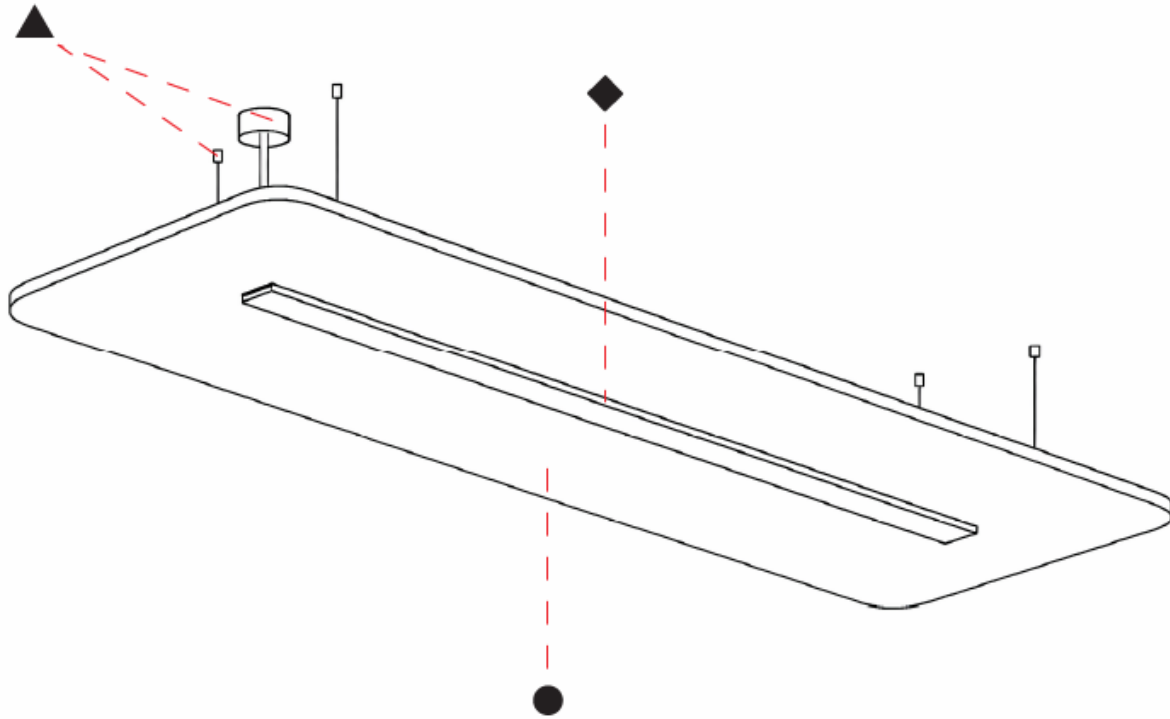

A3001163-

PROJECT
TYPE
SPECIFIER
QUANTITY
DATE

A