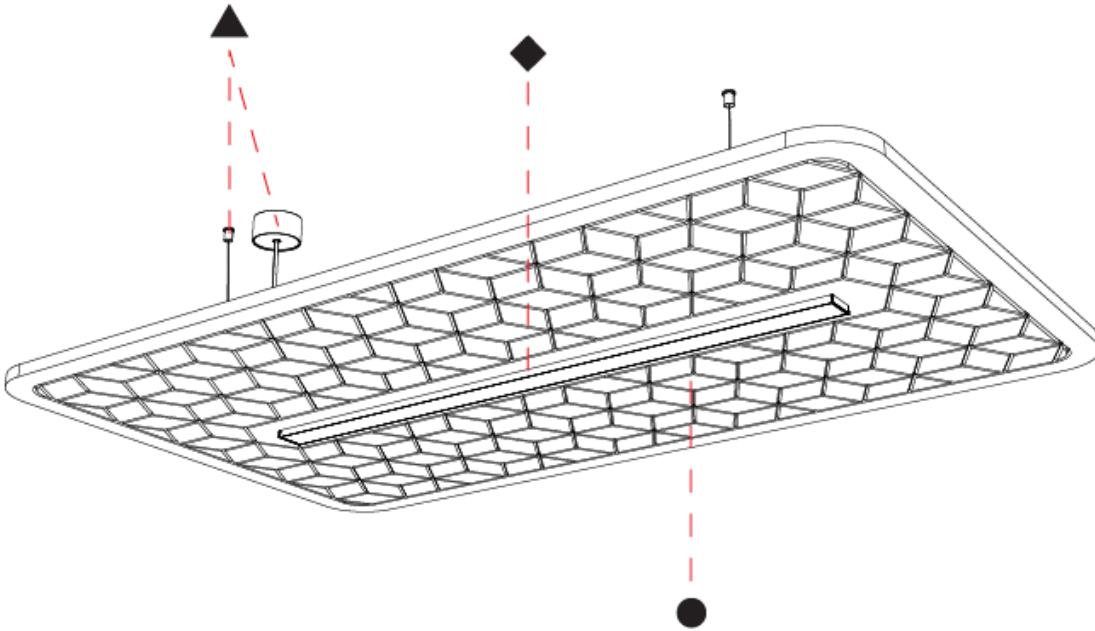

SERENII SUSPENSION

A3001170-

PROJECT
TYPE
SPECIFIER
QUANTITY
DATE