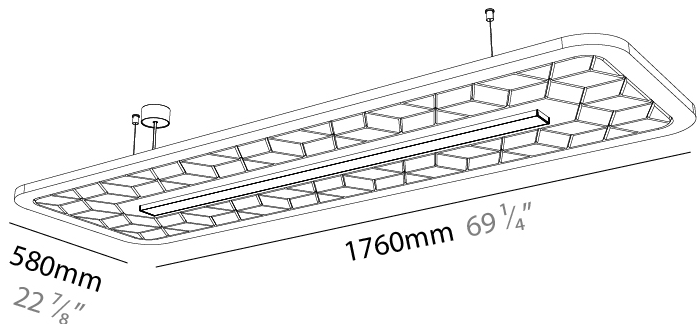

Holder Finish: [SSR / BKV / CWI / CRY / HAB / LAG / UFT / ITA / RUA / RUR / MIC / FTG / MYG / TWT / LOD / PUS / FRO / FUP / KIA / POP / BLS / SPG / MEY / GOH / GUM / CHC / COM / ABZ / JAG](#)

Accent Finish: [OPL / MPM / CMP / BKR / WHR / GCL / WWR / WWL / WDA](#)

Acoustic Finish: [SFW / CYW / SEE / SYN / MTS / PMB / TTN / CYB / STO / DPE / BES / SHB / ARE / ANE / VRD / CRF](#)

Fixture Material: [Acoustic / Aluminum / PMMA](#)

Primary Material: [Acoustic](#)

Cable Details: [2000mm/78 3/4" or 6000mm/236 1/4" Cable, - Transparent](#)

ELECTRICAL

Lamp Type: LED
Input Wattage (W): 47.3
Total Output Wattage (W): 42.7
Dimming: [Non-dimming / DALI Dimming / MATTER Dimming](#)
Driver Included: No
Driver Location: Remote
Driver Class: Class 2
Input Voltage (V): 120 - 277
Upon Request: [0 - 10V Dimming / Phase Dimming](#)

LED

Color Temperature (°K): [2700 / 3000 / 3500 / 4000](#)
Max. Delivered Lumen (lm): Max 6567
Nominal Lumen (lm): Max 7840
CRI: >90 CRI
Lamp Life (hrs): 50000

OPTICAL

RATINGS AND CERTIFICATIONS

Certified By: Certified for North American Standards

© 2026, T 1800-388-3382, F 416-247-9319, www.zaneen.com

Available for International specifications by adding 'INT' at the end of the existing Model #. For assistance on 'custom' specifications, contact zteam@zaneen.com. In a constant effort to supply the best product, we reserve the right to change specifications or materials without notice. The most recent specification sheets are found at zaneen.com