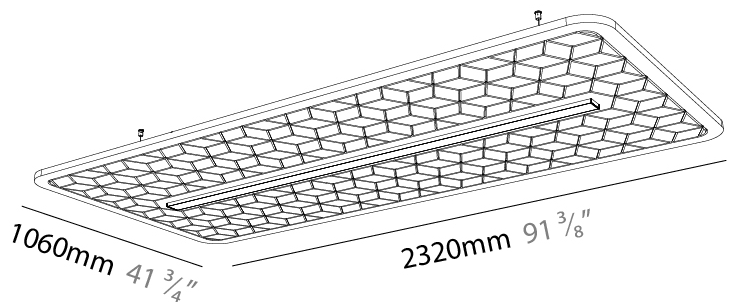

Holder Finish: [SSR / BKV / CWI / CRY / HAB / LAG / UFT / ITA / RUA / RUR / MIC / FTG / MYG / TWT / LOD / PUS / FRO / FUP / KIA / POP / BLS / SPG / MEY / GOH / GUM / CHC / COM / ABZ / JAG](#)

Accent Finish: [OPL / MPM / CMP / BKR / WHR / GCL / WWR / WWL / WDA](#)

Acoustic Finish: [SFW / CYW / SEE / SYN / MTS / PMB / TTN / CYB / STO / DPE / BES / SHB / ARE / ANE / VRD / CRF](#)

Fixture Material: [Acoustic / Aluminum / PMMA](#)

Primary Material: [Acoustic](#)

Cable Details: [2000mm/78 3/4" or 6000mm/236 1/4" Cable, - Transparent](#)

ELECTRICAL

Lamp Type: LED
Input Wattage (W): 38.7
Total Output Wattage (W): 35.5
Dimming: [Non-dimming / DALI Dimming / MATTER Dimming](#)
Driver Included: No
Driver Location: Remote
Driver Class: Class 2
Input Voltage (V): 120 - 277
Upon Request: [0 - 10V Dimming / Phase Dimming](#)

LED

Color Temperature (°K): [2700 / 3000 / 3500 / 4000](#)
Max. Delivered Lumen (lm): Max 5540
Nominal Lumen (lm): Max 6420
CRI: >90 CRI
Lamp Life (hrs): 50000

OPTICAL

RATINGS AND CERTIFICATIONS

Certified By: Certified for North American Standards

IP Rating: [IP20](#) © 2026, T 1800-388-3382, F 416-247-9319, www.zaneen.com

Available for International specifications by adding 'INT' at the end of the existing Model #. For assistance on 'custom' specifications, contact zteam@zaneen.com. In a constant effort to supply the best product, we reserve the right to change specifications or materials without notice. The most recent specification sheets are found at zaneen.com