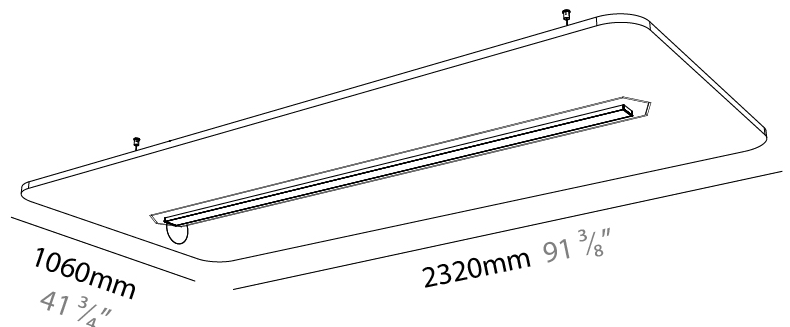

Diffuser: PMMA - Opal / Clear / Microprism / Clear Microprism / Wallwash Double Asymmetric / Glare Control / Black Raster / Black Raster / Wallwash Left / Wallwash Right

Fixture Finish: SSR / BKV / CWI / CRY / HAB / UFT / ITA / RUA / FTG / MYG / LOD / PUS / FRO / FUP / KIA / POP / BLS / SPG / MEY / GOH / CHC / COM / ABZ / JAG / OBR / MOS / ROR

Holder Finish: SSR / BKV / CWI / CRY / HAB / LAG / UFT / ITA / RUA / RUR / MIC / FTG / MYG / TWT / LOD / PUS / FRO / FUP / KIA / POP / BLS / SPG / MEY / GOH / GUM / CHC / COM / ABZ / JAG

Accent Finish: OPL / MPM / CMP / BKR / WHR / GCL / WWR / WWL / WDA

Acoustic Finish: SFW / CYW / SEE / SYN / MTS / PMB / TTN / CYB / STO / DPE / BES / SHB / ARE / ANE / VRD / CRF

Fixture Material: Acoustic / Aluminum / PMMA

Primary Material: Acoustic

Cable Details: 2000mm/78 3/4" or 6000mm/236 1/4" Cable, - Transparent

ELECTRICAL

Lamp Type: LED
Input Wattage (W): 38.7
Total Output Wattage (W): 35.5
Dimming: Non-dimming / DALI Dimming / MATTER Dimming
Driver Included: No
Driver Location: Remote
Driver Class: Class 2
Input Voltage (V): 120 - 277
Upon Request: 0 - 10V Dimming / Phase Dimming

LED

Color Temperature (°K): 2700 / 3000 / 3500 / 4000
Max. Delivered Lumen (lm): Max 5540
Nominal Lumen (lm): Max 6420
CRI: >90 CRI
Lamp Life (hrs): 50000

OPTICAL

RATINGS AND CERTIFICATIONS

Certified By: Certified for North American Standards
IP rating: IP20