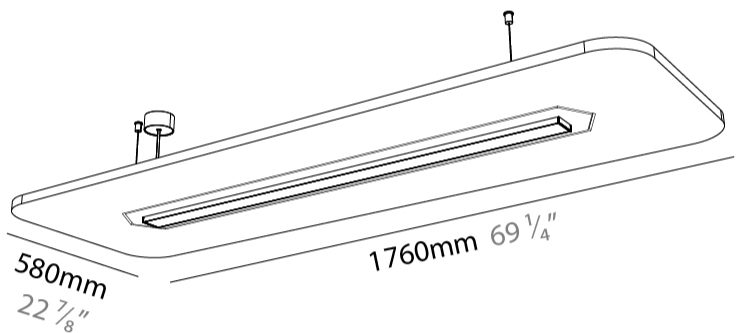

Holder Finish: [SSR / BKV / CWI / CRY / HAB / LAG / UFT / ITA / RUA / RUR / MIC / FTG / MYG / TWT / LOD / PUS / FRO / FUP / KIA / POP / BLS / SPG / MEY / GOH / GUM / CHC / COM / ABZ / JAG](#)

Accent Finish: [OPL / MPM / CMP / BKR / WHR / GCL / WWR / WWL / WDA](#)

Acoustic Finish: [SFW / CYW / SEE / SYN / MTS / PMB / TTN / CYB / STO / DPE / BES / SHB / ARE / ANE / VRD / CRF](#)

Fixture Material: [Acoustic / Aluminum / PMMA](#)

Primary Material: [Acoustic](#)

Cable Details: [2000mm/78 3/4" or 6000mm/236 1/4" Cable, - Transparent](#)

ELECTRICAL

Lamp Type: LED
Input Wattage (W): 47.3
Total Output Wattage (W): 42.7
Dimming: Non-dimming / DALI Dimming / MATTER Dimming
Driver Included: No
Driver Location: Remote
Driver Class: Class 2
Input Voltage (V): 120 - 277
Upon Request: 0 - 10V Dimming / Phase Dimming

LED

Color Temperature (°K): 2700 / 3000 / 3500 / 4000
Max. Delivered Lumen (lm): Max 6567
Nominal Lumen (lm): Max 7840
CRI: >90 CRI
Lamp Life (hrs): 50000

OPTICAL

RATINGS AND CERTIFICATIONS

Certified By: Certified for North American Standards

© 2026, T 1800-388-3382, F 416-247-9319, www.zaneen.com

Available for International specifications by adding 'INT' at the end of the existing Model #. For assistance on 'custom' specifications, contact zteam@zaneen.com. In a constant effort to supply the best product, we reserve the right to change specifications or materials without notice. The most recent specification sheets are found at zaneen.com