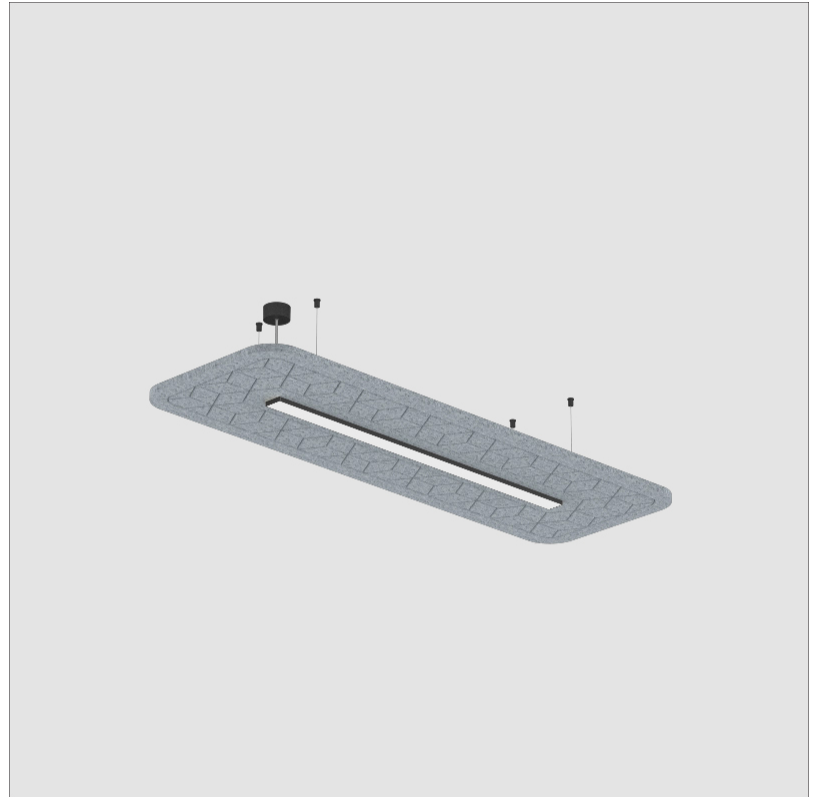

Holder Finish: [SSR / BKV / CWI / CRY / HAB / LAG / UFT / ITA / RUA / RUR / MIC / FTG / MYG / TWT / LOD / PUS / FRO / FUP / KIA / POP / BLS / SPG / MEY / GOH / GUM / CHC / COM / ABZ / JAG](#)

Accent Finish: [OPL / MPM / CMP / BKR / WHR / GCL / WWR / WWL / WDA](#)

Acoustic Finish: [SFW / CYW / SEE / SYN / MTS / PMB / TTN / CYB / STO / DPE / BES / SHB / ARE / ANE / VRD / CRF](#)

Fixture Material: [Acoustic / Aluminum / PMMA](#)

Primary Material: [Acoustic](#)

Cable Details: [2000mm/78 3/4" or 6000mm/236 1/4" Cable, - Transparent](#)

ELECTRICAL

Lamp Type: LED
Input Wattage (W): 47.3
Total Output Wattage (W): 42.7
Dimming: [Non-dimming / DALI Dimming / MATTER Dimming](#)
Driver Included: No
Driver Location: Remote
Driver Class: Class 2
Input Voltage (V): 120 - 277
Upon Request: [0 - 10V Dimming / Phase Dimming](#)

LED

Color Temperature (°K): [2700 / 3000 / 3500 / 4000](#)
Max. Delivered Lumen (lm): Max 6567
Nominal Lumen (lm): Max 7840
CRI: >90 CRI
Lamp Life (hrs): 50000

OPTICAL

RATINGS AND CERTIFICATIONS

Certified By: Certified for North American Standards

© 2026, T 1800-388-3382, F 416-247-9319, www.zaneen.com

Available for International specifications by adding 'INT' at the end of the existing Model #. For assistance on 'custom' specifications, contact zteam@zaneen.com. In a constant effort to supply the best product, we reserve the right to change specifications or materials without notice. The most recent specification sheets are found at zaneen.com