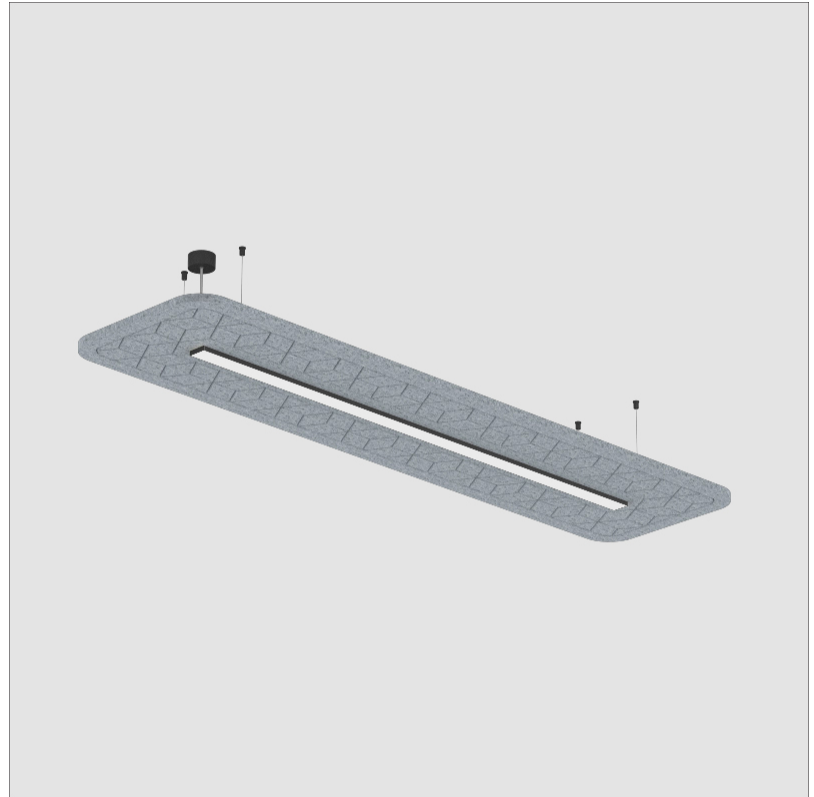

Holder Finish: [SSR / BKV / CWI / CRY / HAB / LAG / UFT / ITA / RUA / RUR / MIC / FTG / MYG / TWT / LOD / PUS / FRO / FUP / KIA / POP / BLS / SPG / MEY / GOH / GUM / CHC / COM / ABZ / JAG](#)

Accent Finish: [OPL / MPM / CMP / BKR / WHR / GCL / WWR / WWL / WDA](#)

Acoustic Finish: [SFW / CYW / SEE / SYN / MTS / PMB / TTN / CYB / STO / DPE / BES / SHB / ARE / ANE / VRD / CRF](#)

Fixture Material: [Acoustic / Aluminum / PMMA](#)

Primary Material: [Acoustic](#)

Cable Details: [2000mm/78 3/4" or 6000mm/236 1/4" Cable, - Transparent](#)

ELECTRICAL

Lamp Type: LED
Input Wattage (W): 38.7
Total Output Wattage (W): 35.5
Dimming: [Non-dimming / DALI Dimming / MATTER Dimming](#)
Driver Included: No
Driver Location: Remote
Driver Class: Class 2
Input Voltage (V): 120 - 277
Upon Request: [0 - 10V Dimming / Phase Dimming](#)

LED

Color Temperature (°K): [2700 / 3000 / 3500 / 4000](#)
Max. Delivered Lumen (lm): Max 5540
Nominal Lumen (lm): Max 6420
CRI: >90 CRI
Lamp Life (hrs): 50000

OPTICAL

RATINGS AND CERTIFICATIONS

Certified By: Certified for North American Standards

© 2026, T 1800-388-3382, F 416-247-9319, www.zaneen.com

Available for International specifications by adding 'INT' at the end of the existing Model #. For assistance on 'custom' specifications, contact zteam@zaneen.com. In a constant effort to supply the best product, we reserve the right to change specifications or materials without notice. The most recent specification sheets are found at zaneen.com