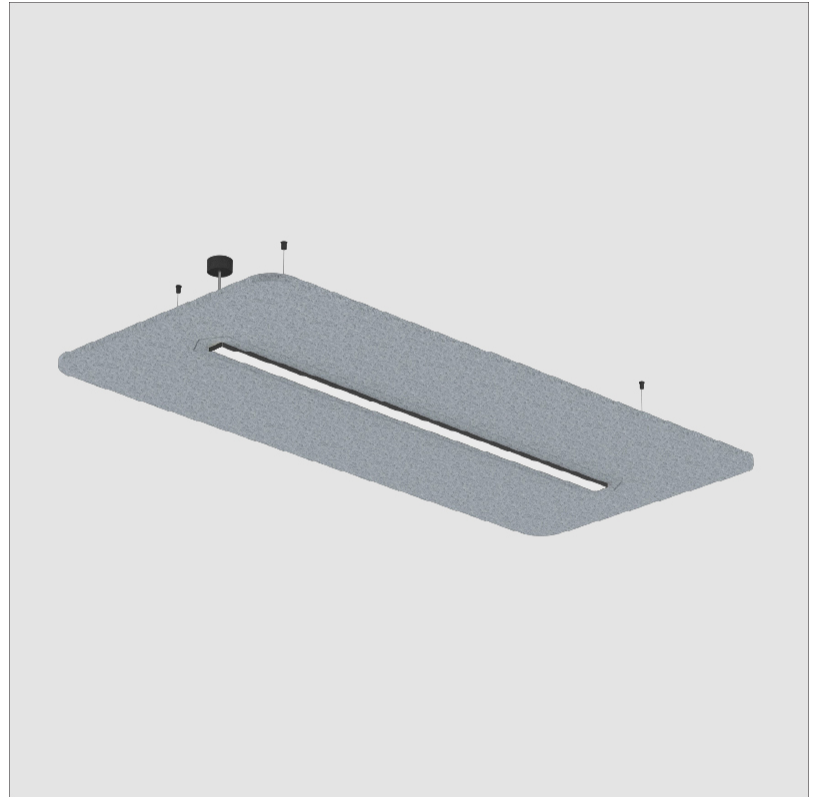

Diffuser: PMMA - Opal / Clear / Microprism / Clear Microprism / Wallwash Double Asymmetric / Glare Control / Black Raster / Black Raster / Wallwash Left / Wallwash Right

Fixture Finish: SSR / BKV / CWI / CRY / HAB / UFT / ITA / RUA / FTG / MYG / LOD / PUS / FRO / FUP / KIA / POP / BLS / SPG / MEY / GOH / CHC / COM / ABZ / JAG / OBR / MOS / ROR

Holder Finish: SSR / BKV / CWI / CRY / HAB / LAG / UFT / ITA / RUA / RUR / MIC / FTG / MYG / TWT / LOD / PUS / FRO / FUP / KIA / POP / BLS / SPG / MEY / GOH / GUM / CHC / COM / ABZ / JAG

Accent Finish: OPL / MPM / CMP / BKR / WHR / GCL / WWR / WWL / WDA

Acoustic Finish: SFW / CYW / SEE / SYN / MTS / PMB / TTN / CYB / STO / DPE / BES / SHB / ARE / ANE / VRD / CRF

Fixture Material: Acoustic / Aluminum / PMMA

Primary Material: Acoustic

Cable Details: 2000mm/78 3/4" or 6000mm/236 1/4" Cable, - Transparent

ELECTRICAL

Lamp Type: LED
Input Wattage (W): 38.7
Total Output Wattage (W): 35.5
Dimming: Non-dimming / DALI Dimming / MATTER Dimming
Driver Included: No
Driver Location: Remote
Driver Class: Class 2
Input Voltage (V): 120 - 277
Upon Request: 0 - 10V Dimming / Phase Dimming

LED

Color Temperature (°K): 2700 / 3000 / 3500 / 4000
Max. Delivered Lumen (lm): Max 5540
Nominal Lumen (lm): Max 6420
CRI: >90 CRI
Lamp Life (hrs): 50000

OPTICAL

RATINGS AND CERTIFICATIONS

Certified By: Certified for North American Standards
IP rating: IP20