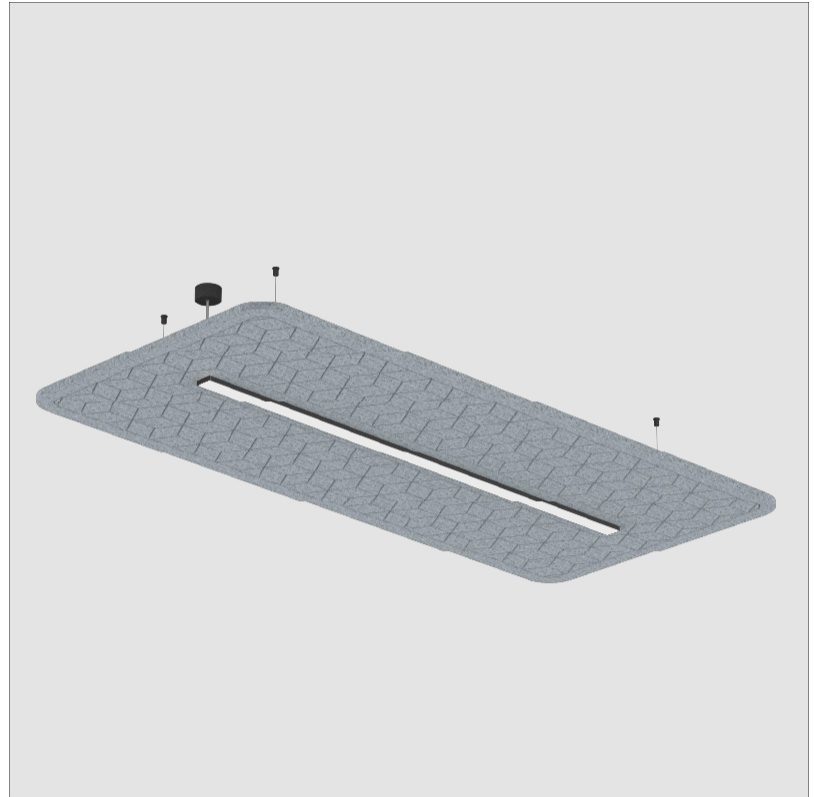

Holder Finish: [SSR / BKV / CWI / CRY / HAB / LAG / UFT / ITA / RUA / RUR / MIC / FTG / MYG / TWT / LOD / PUS / FRO / FUP / KIA / POP / BLS / SPG / MEY / GOH / GUM / CHC / COM / ABZ / JAG](#)

Accent Finish: [OPL / MPM / CMP / BKR / WHR / GCL / WWR / WWL / WDA](#)

Acoustic Finish: [SFW / CYW / SEE / SYN / MTS / PMB / TTN / CYB / STO / DPE / BES / SHB / ARE / ANE / VRD / CRF](#)

Fixture Material: [Acoustic / Aluminum / PMMA](#)

Primary Material: [Acoustic](#)

Cable Details: [2000mm/78 3/4" or 6000mm/236 1/4" Cable, - Transparent](#)

ELECTRICAL

Lamp Type: LED
Input Wattage (W): 38.7
Total Output Wattage (W): 35.5
Dimming: [Non-dimming / DALI Dimming / MATTER Dimming](#)
Driver Included: No
Driver Location: Remote
Driver Class: Class 2
Input Voltage (V): 120 - 277
Upon Request: [0 - 10V Dimming / Phase Dimming](#)

LED

Color Temperature (°K): [2700 / 3000 / 3500 / 4000](#)
Max. Delivered Lumen (lm): Max 5540
Nominal Lumen (lm): Max 6420
CRI: >90 CRI
Lamp Life (hrs): 50000

OPTICAL

RATINGS AND CERTIFICATIONS

Certified By: Certified for North American Standards

IP Rating: [IP20](#) © 2026, T 1800-388-3382, F 416-247-9319, www.zaneen.com

Available for International specifications by adding 'INT' at the end of the existing Model #. For assistance on 'custom' specifications, contact zteam@zaneen.com. In a constant effort to supply the best product, we reserve the right to change specifications or materials without notice. The most recent specification sheets are found at zaneen.com