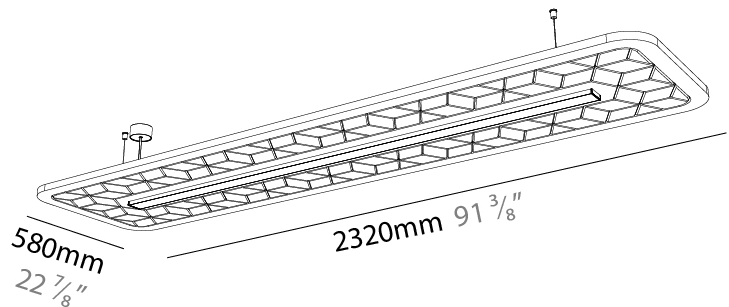

Holder Finish: [SSR / BKV / CWI / CRY / HAB / LAG / UFT / ITA / RUA / RUR / MIC / FTG / MYG / TWT / LOD / PUS / FRO / FUP / KIA / POP / BLS / SPG / MEY / GOH / GUM / CHC / COM / ABZ / JAG](#)

Accent Finish: [OPL / MPM / CMP / BKR / WHR / GCL / WWR / WWL / WDA](#)

Acoustic Finish: [SFW / CYW / SEE / SYN / MTS / PMB / TTN / CYB / STO / DPE / BES / SHB / ARE / ANE / VRD / CRF](#)

Fixture Material: [Acoustic / Aluminum / PMMA](#)

Primary Material: [Acoustic](#)

Cable Details: [2000mm/78 3/4" or 6000mm/236 1/4" Cable, - Transparent](#)

ELECTRICAL

Lamp Type: LED
Input Wattage (W): 38.7
Total Output Wattage (W): 35.5
Dimming: [Non-dimming / DALI Dimming / MATTER Dimming](#)
Driver Included: No
Driver Location: Remote
Driver Class: Class 2
Input Voltage (V): 120 - 277
Upon Request: [0 - 10V Dimming / Phase Dimming](#)

LED

Color Temperature (°K): [2700 / 3000 / 3500 / 4000](#)
Max. Delivered Lumen (lm): Max 5540
Nominal Lumen (lm): Max 6420
CRI: >90 CRI
Lamp Life (hrs): 50000

OPTICAL

RATINGS AND CERTIFICATIONS

Certified By: Certified for North American Standards

© 2026, T 1800-388-3382, F 416-247-9319, www.zaneen.com

Available for International specifications by adding 'INT' at the end of the existing Model #. For assistance on 'custom' specifications, contact zteam@zaneen.com. In a constant effort to supply the best product, we reserve the right to change specifications or materials without notice. The most recent specification sheets are found at zaneen.com