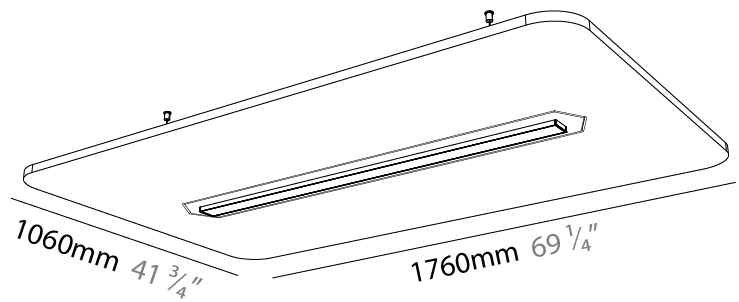

Holder Finish: [SSR / BKV / CWI / CRY / HAB / LAG / UFT / ITA / RUA / RUR / MIC / FTG / MYG / TWT / LOD / PUS / FRO / FUP / KIA / POP / BLS / SPG / MEY / GOH / GUM / CHC / COM / ABZ / JAG](#)

Accent Finish: [OPL / MPM / CMP / BKR / WHR / GCL / WWR / WWL / WDA](#)
Acoustic Finish: [SFW / CYW / SEE / SYN / MTS / PMB / TTN / CYB / STO / DPE / BES / SHB / ARE / ANE / VRD / CRF](#)

Fixture Material: [Acoustic / Aluminum / PMMA](#)

Primary Material: [Acoustic](#)

Cable Details: [2000mm/78 3/4" or 6000mm/236 1/4" Cable, - Transparent](#)

ELECTRICAL

Lamp Type: LED
Input Wattage (W): 47.3
Total Output Wattage (W): 42.7
Dimming: [Non-dimming / DALI Dimming / MATTER Dimming](#)
Driver Included: No
Driver Location: Remote
Driver Class: Class 2
Input Voltage (V): 120 - 277
Upon Request: [0 - 10V Dimming / Phase Dimming](#)

LED

Color Temperature (°K): [2700 / 3000 / 3500 / 4000](#)
Max. Delivered Lumen (lm): Max 6567
Nominal Lumen (lm): Max 7840
CRI: >90 CRI
Lamp Life (hrs): 50000

OPTICAL

RATINGS AND CERTIFICATIONS

Certified By: Certified for North American Standards

© 2026, T 1800-388-3382, F 416-247-9319, www.zaneen.com

Available for International specifications by adding 'INT' at the end of the existing Model #. For assistance on 'custom' specifications, contact zteam@zaneen.com. In a constant effort to supply the best product, we reserve the right to change specifications or materials without notice. The most recent specification sheets are found at zaneen.com