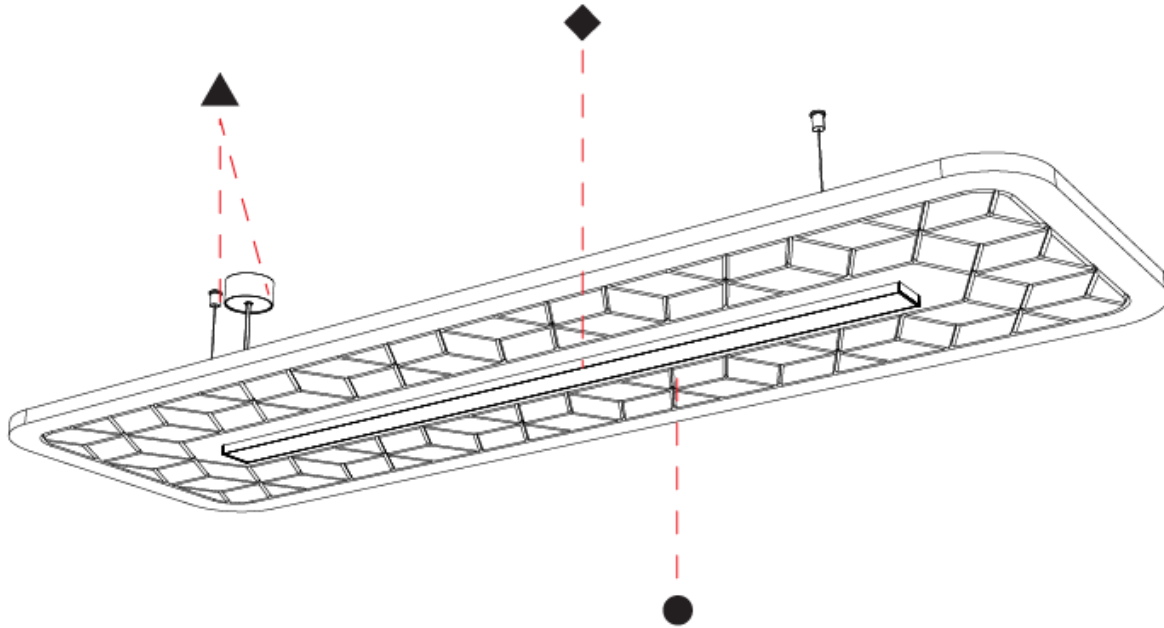

SERENII SUSPENSION

A3001168-

PROJECT	_____
TYPE	_____
SPECIFIER	_____
QUANTITY	_____
DATE	_____