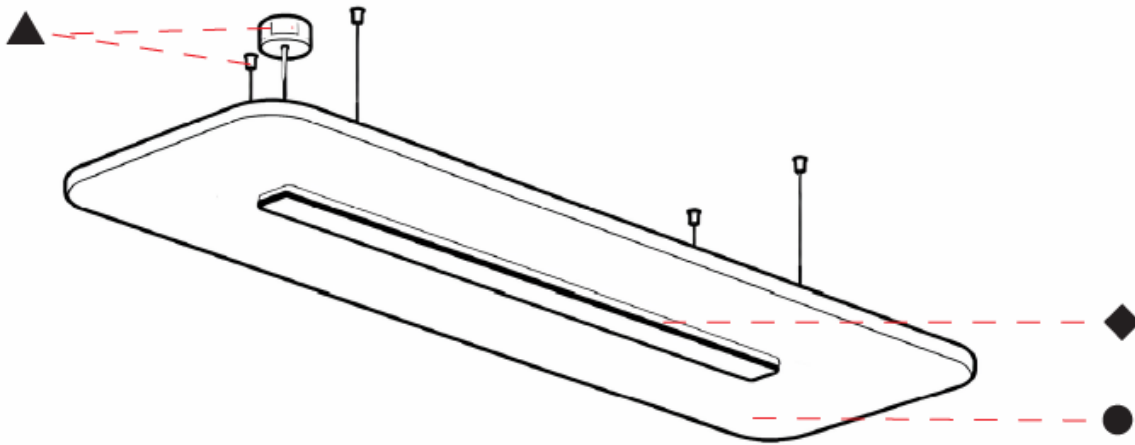

A3001158-

PROJECT	_____
TYPE	_____
SPECIFIER	_____
QUANTITY	_____
DATE	_____

A